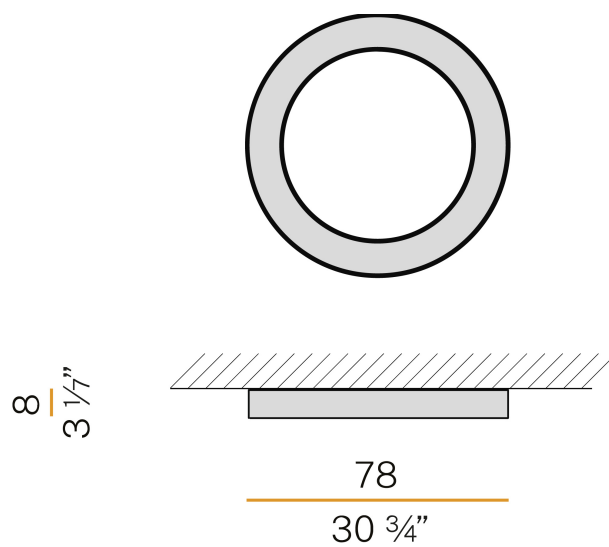

### Data sheet

CODE	P08221.080.0402
SYSTEM POWER CONSUMPTION	45W
EFFICACY	67.84lm/W
LIGHT SOURCE	LED
COLOUR TEMPERATURE	3000K Ra>90
LIGHT DISTRIBUTION	diffused
POWER SUPPLY	220-240V AC
FREQUENCY	50/60Hz
ELECTRICAL CONFIGURATION	dimmable (DALI/Push DIM)
DRIVER	integrated included
NOMINAL LUMINOUS FLUX	6111lm
LUMEN OUTPUT	3053lm
EFFICIENCY	50%
WEIGHT	7,57 Kg
PROTECTION DEGREE	IP40
COLOUR TOLLERANCES	SDCM 3
GLOW WIRE TEST PERFORMANCE	850°
PACKING DIMENSIONS (CM)	90,0 x 18,0 x 90,0

### Technical drawing